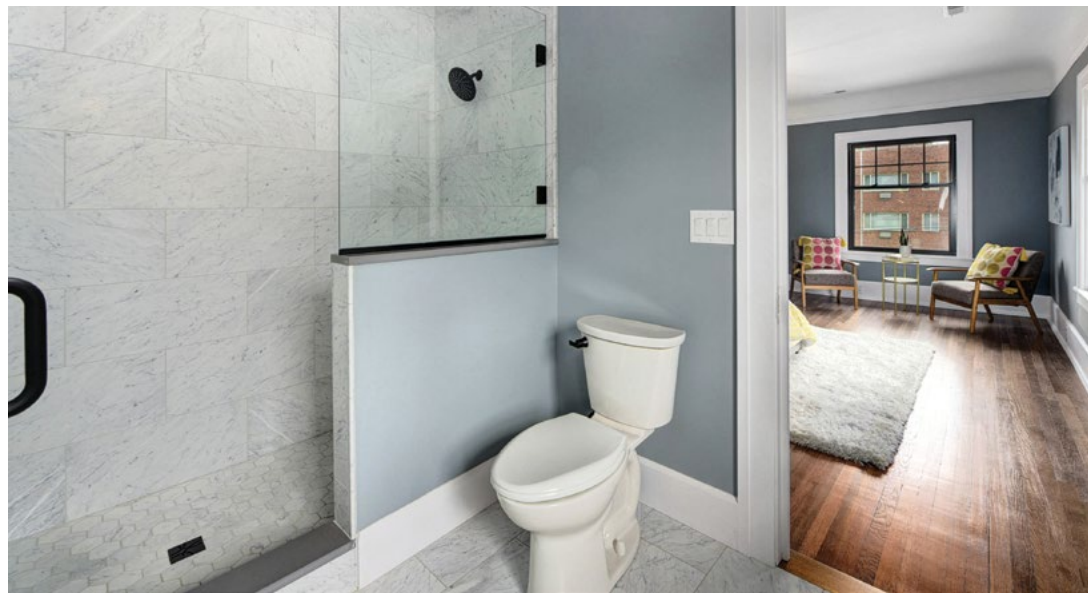

Active Plumbing Supply

Active Plumbing Supply is a family-owned Plumbing Wholesale company based in Painesville, OH. Since 1956, Active Plumbing Supply has served customers in the greater Cleveland area and throughout all of Northern Ohio. We strive to provide our customers with ProActive services and products that solve everyday plumbing problems.

216 Richmond St, Painesville, OH 44077
440-352-4411| activeplumbing.com